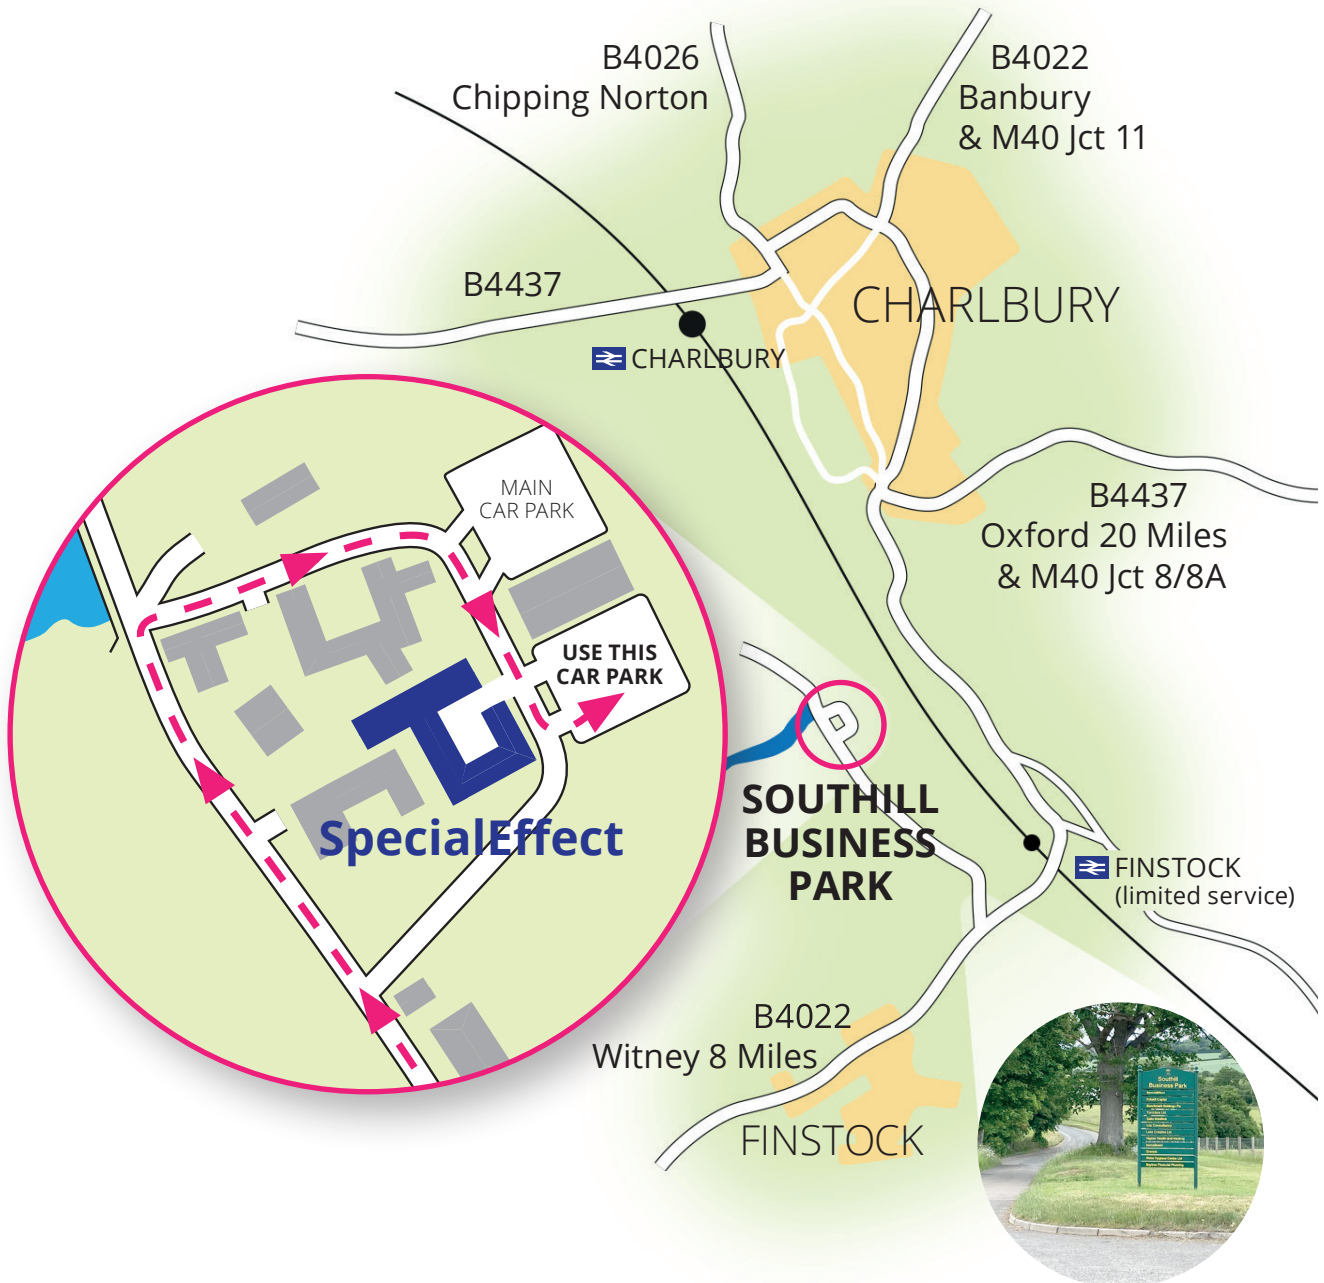

Getting to SpecialEffect

OX7 3EW

SpecialEffect, Units 9-12, Southill Business Park,
Cornbury Park, Charlbury, Oxfordshire, OX7 3EW

01608 810055 • info@specialeffect.org.uk • www.specialeffect.org.uk

By Train

Charlbury station is served by mainline trains directly from London Paddington (journey time is about 1hr 20mins). Finstock station has only two trains each day. Give us a call on 01608 810055 when you arrive in Charlbury and we'll happily collect you.

By Bus

Stagecoach buses run an hourly service (S3) from Oxford bus station, and the journey time is about one hour during the day. Add an extra 15 mins during peak times. Give us a call on 01608 810055 when you arrive in Charlbury and we'll happily collect you.